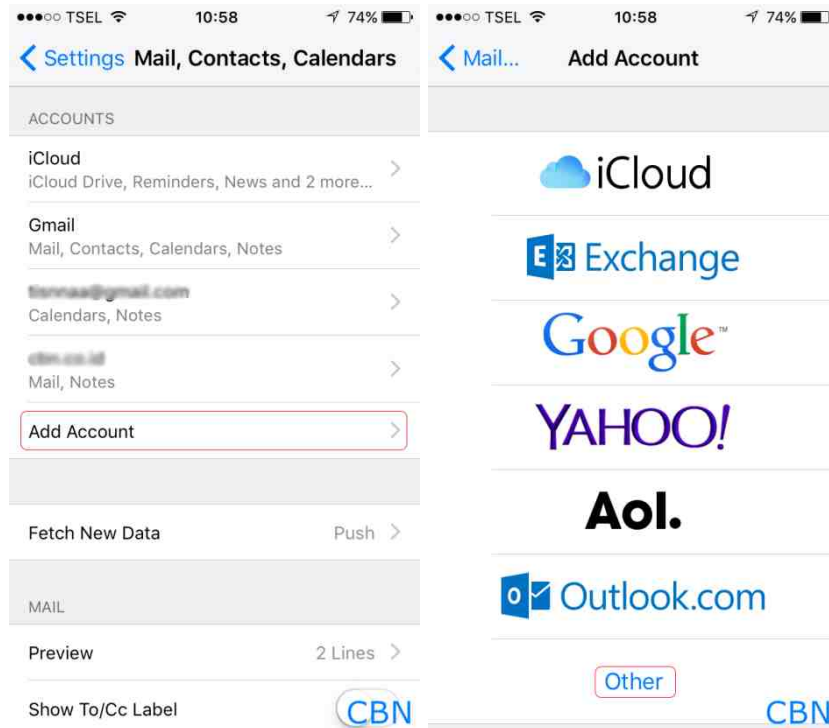

Web : <http://www.cbn.net.id>

PT. Cyberindo Aditama
Cyber 2 Tower, 33rd Floor
Jl. HR Rasuna Said Blok X5 No. 13
Jakarta Selatan 12950
Phone : (62-21) 299 64 900, (62-21) 5799 4500
Fax : (62-21) 574 2481

2. Pilih Add Account – Other.
  Choose Add Account – Other.

CBN Customer Care 24 Hours
Email : support@cbn.net.id