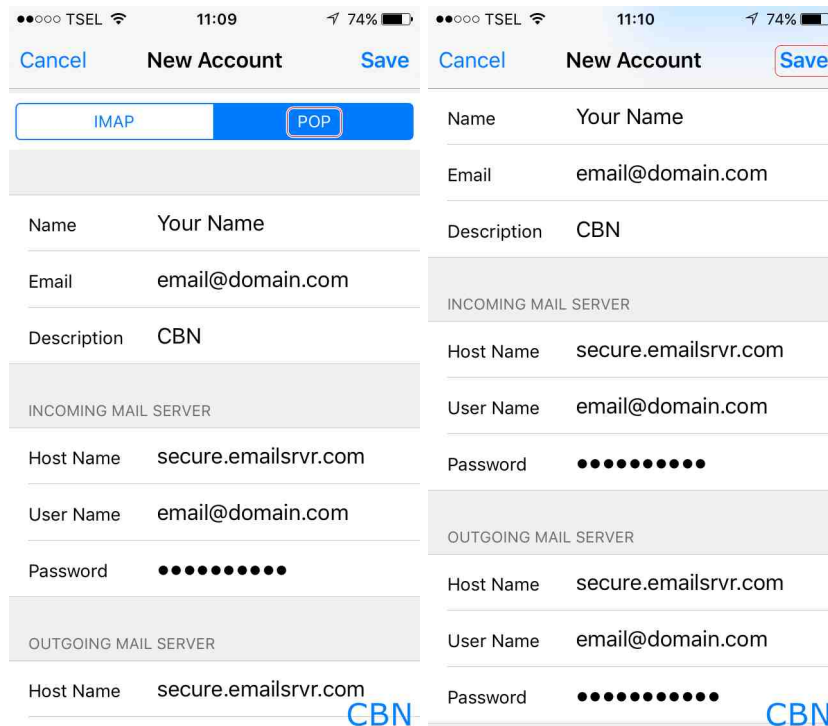

Web : <http://www.cbn.net.id>

PT. Cyberindo Aditama
Cyber 2 Tower, 33rd Floor
Jl. HR Rasuna Said Blok X5 No. 13
Jakarta Selatan 12950
Phone : (62-21) 299 64 900, (62-21) 5799 4500
Fax : (62-21) 574 2481

4. Pilih POP dan isi dengan informasi dibawah ini lalu pilih Save. Email telah berhasil dibuat, untuk port Incoming dan Outgoing seharusnya akan terisi secara otomatis.
  Choose POP and fill with information below then select Save. Email has been successfully created, for Incoming and Outgoing port should be filled in automatically.

Incoming Mail Server

Host Name : secure.emailsrvr.com
User Name : your email address
Password : your email password

Outgoing Mail Server

Host Name : secure.emailsrvr.com
User Name : your email address
Password : your email password

CBN Customer Care 24 Hours
Email : support@cbn.net.id