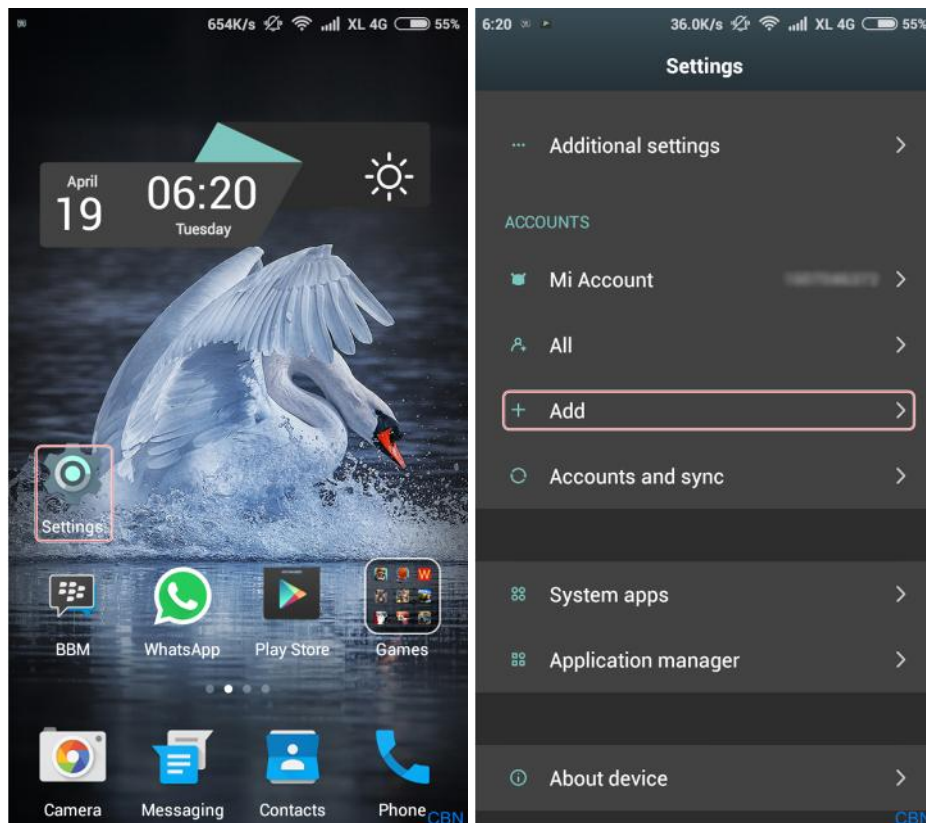

Panduan email CBN di Xiaomi

CBN email setup in Xiaomi

Has been tested using Xiaomi Redmi 2 Prime

1. Pilih **Settings – Add.**
Choose **Settings – Add.**

2. Pilih **Personal (POP3)** dan isi alamat email dan password lalu **Next**.