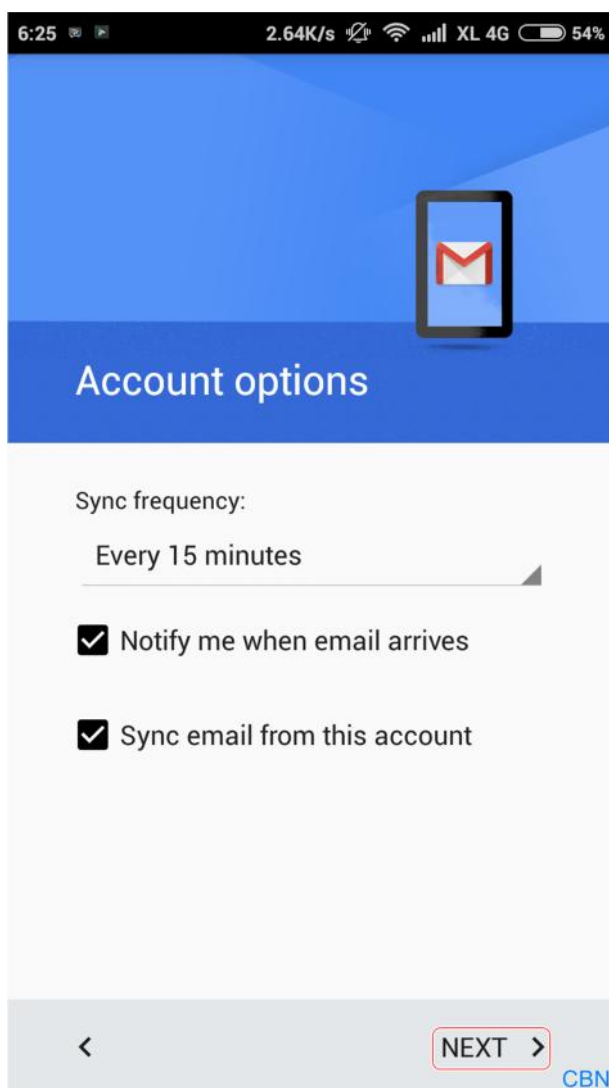

5. Ceklist pilihan di **Account options** berikut lalu **Next**.

Isi rentang waktu kapan email akan didownload di **Sync frequency**.

Ceklist **Notify me when email arrives** jika ingin ada pemberitahuan ketika email masuk.

Ceklist **Sync email from this account** jika ingin sinkron otomatis dari server email.

*Checklist option in **Account options** below then **Next**.*

*Fill span of time when the email will be downloaded in **Sync frequency**.*

*Checklist **Notify me when email arrives** if you want a notification when there is incoming email.*

*Checklist **Sync email from this account** if you want to sync automatically from email server.*