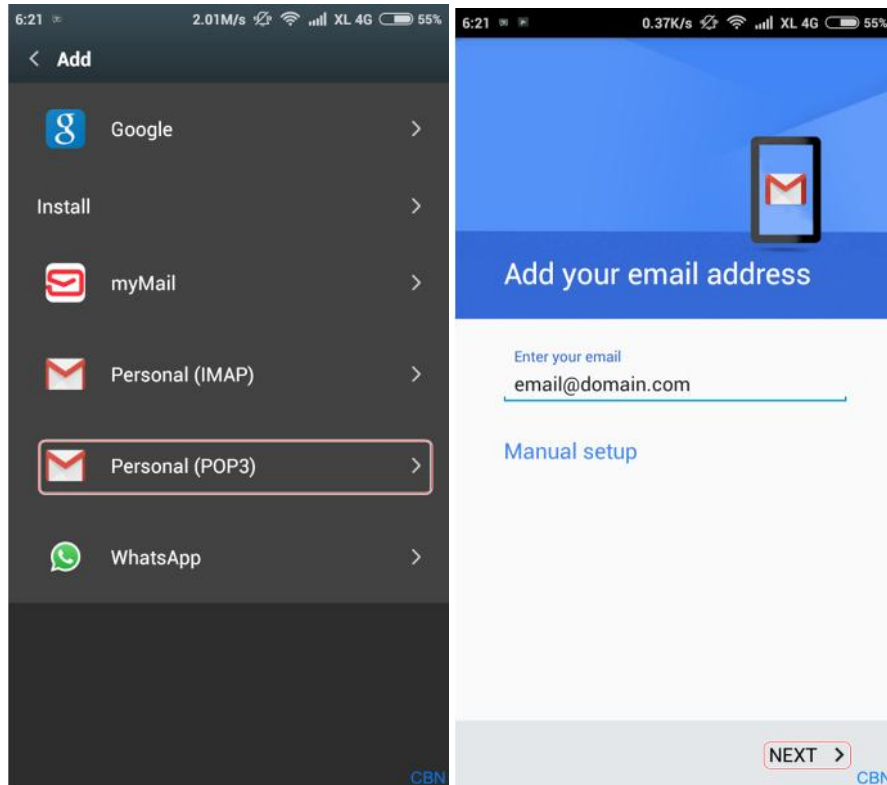

Choose **Personal (POP3)** and fill email address and password then **Next**.

Web : <http://www.cbn.net.id>

PT. Cyberindo Aditama

Cyber 2 Tower, 33rd Floor
Jl. HR Rasuna Said Blok X5 No. 13
Jakarta Selatan 12950