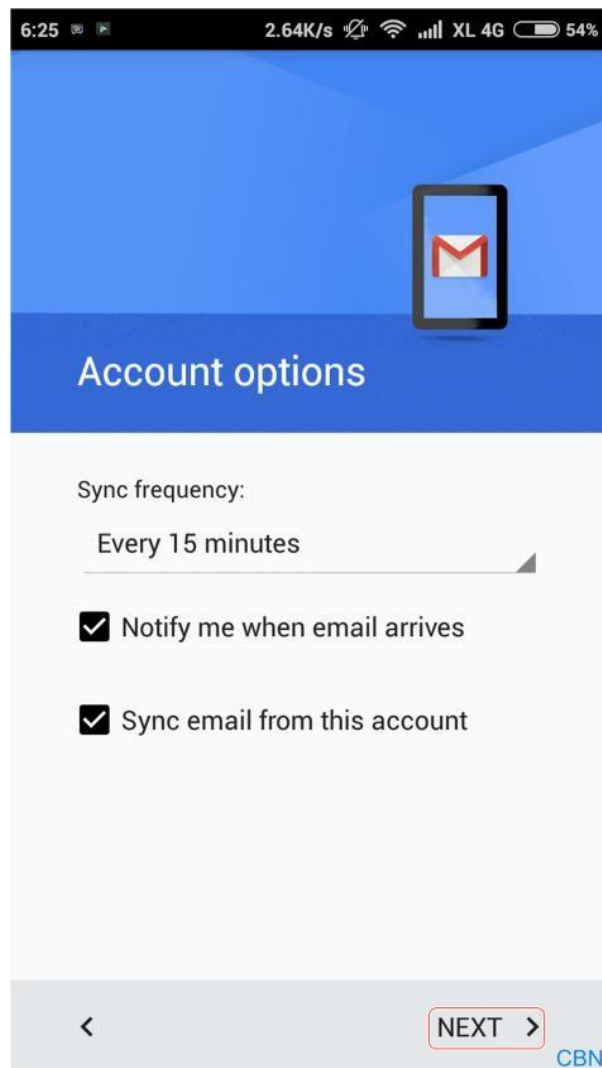

5. Ceklist pilihan di **Account options** berikut lalu **Next**.
  Isi rentang waktu kapan email akan didownload di **Sync frequency**.
  Ceklist **Notify me when email arrives** jika ingin ada pemberitahuan ketika email masuk.
  Ceklist **Sync email from this account** jika ingin sinkron otomatis dari server email.

*Checklist option in **Account options** below then **Next**.*

*Fill span of time when the email will be downloaded in **Sync frequency**.*

*Checklist **Notify me when email arrives** if you want a notification when there is incoming email.*

*Checklist **Sync email from this account** if you want to sync automatically from email server.*