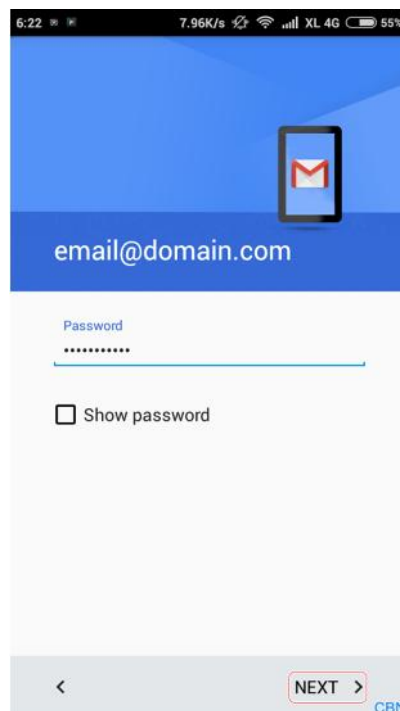

Panduan email CBN di Xiaomi

CBN email setup in Xiaomi

Has been tested using Xiaomi Redmi 2 Prime

1. Pilih **Settings – Add.**
Choose **Settings – Add.**

2. Pilih **Personal (POP3)** dan isi alamat email dan password lalu **Next**.

Choose **Personal (POP3)** and fill email address and password then **Next**.

Web : <http://www.cbn.net.id>

PT. Cyberindo Aditama

Cyber 2 Tower, 33rd Floor
Jl. HR Rasuna Said Blok X5 No. 13
Jakarta Selatan 12950